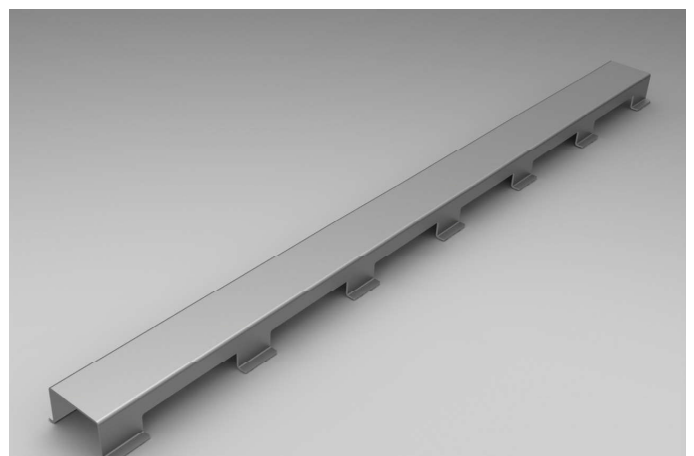

# GRATING DESIGNS

Available for bathroom channels

GOCCIA

VIPERA

QUADRO

PIETRA

FAGIOLI

PIAZZA