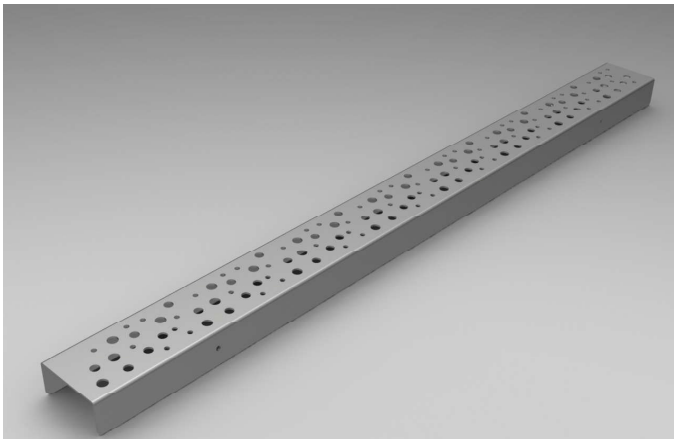

GRATING DESIGNS

Available for bathroom channels

GOCCIA