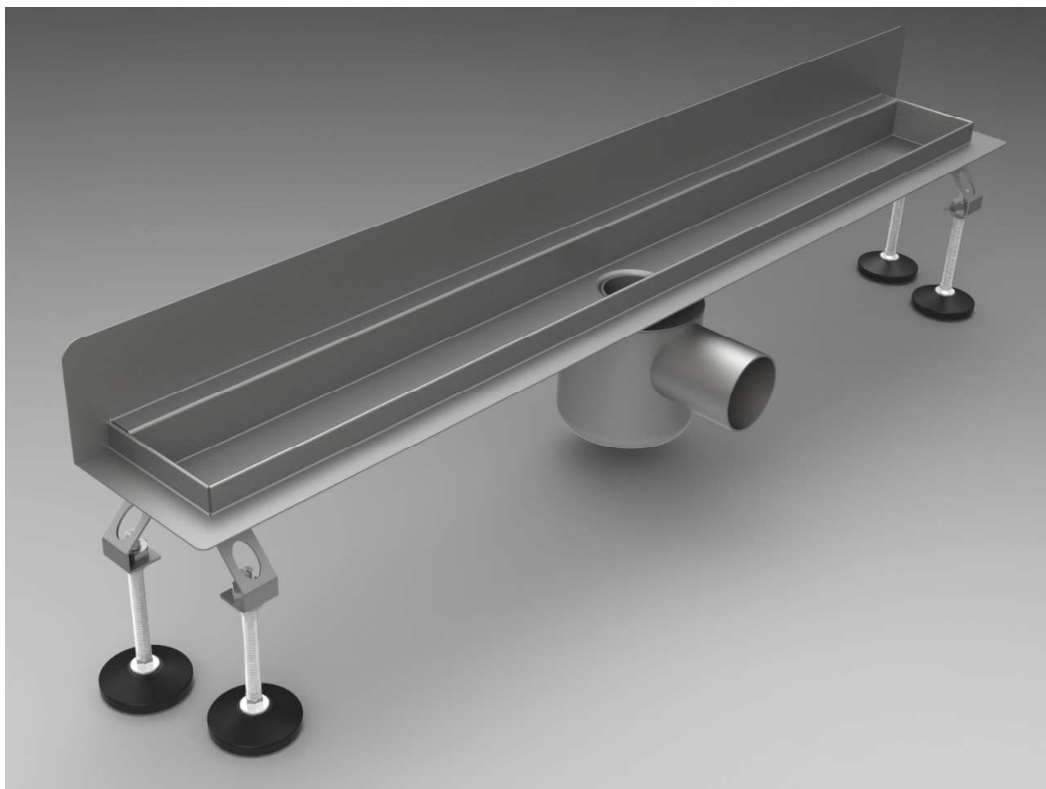

# CHANNEL WITH FLANGE

ATtractive bathroom channels

SAND-BLASTED	
LENGTH L [mm]	CATALOGUE NO.
700	00.067007.02
800	00.067008.02
900	00.067009.02
1000 *	00.067010.02
1200 *	00.067012.02

\*On request

## GRATINGS

For channel with flange

NAME	LENGTH L [mm]	CATALOGUE NO.	FINISHING
GOCCIA	In stock: 700, 800, 900 On request: 1000, 1200	02.067007.03	BRUSHED
VIPERA		03.067007.03	BRUSHED
QUADRO		05.067007.03	BRUSHED
PIETRA		06.067007.03	BRUSHED
FAGIOLI		04.067007.03	BRUSHED
PIAZZA	On request: 700, 800, 900, 1000, 1200	01.067007.03	BRUSHED

# CHANNEL WITH RAISED BACK EDGE

ATtractive bathroom channels