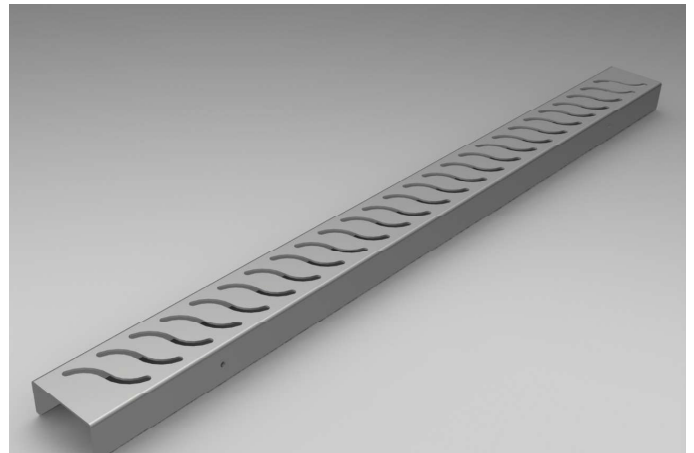

GRATING DESIGNS

Available for bathroom channels

VIPERA