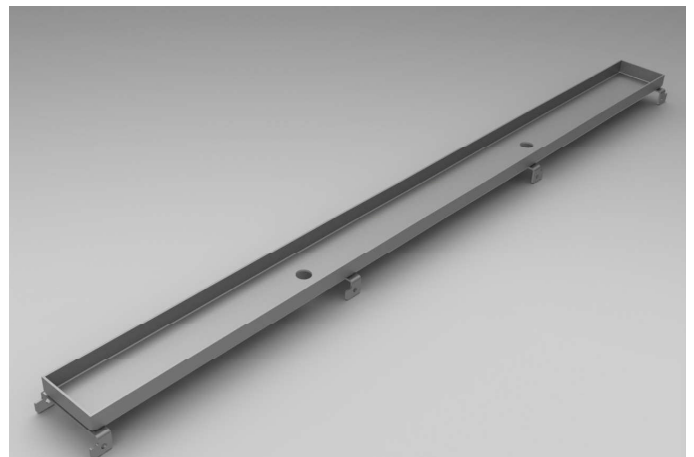

# CHANNEL WITH RAISED BACK EDGE

ATtractive bathroom channels

# GRATING DESIGNS

Available for bathroom channels

GOCCIA

VIPERA

QUADRO

PIETRA

FAGIOLI

PIAZZA