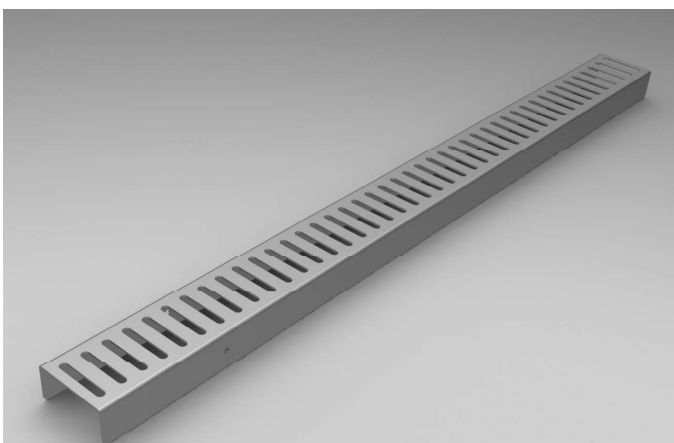

# CHANNEL WITH RAISED BACK EDGE

ATtractive bathroom channels

# GRATING DESIGNS

Available for bathroom channels

GOCCIA

VIPERA

QUADRO

PIETRA

FAGIOLI

PIAZZA