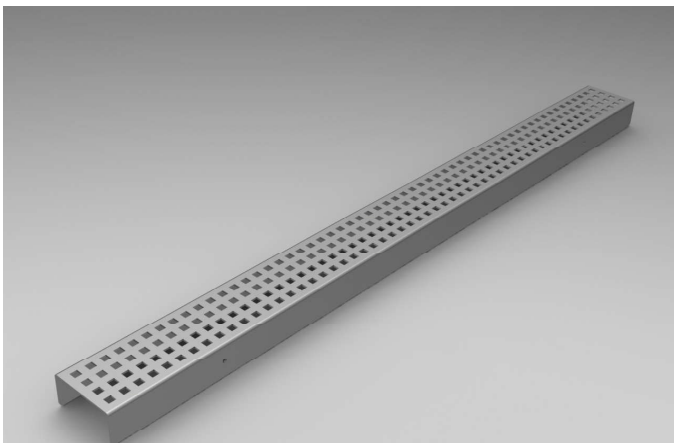

# CHANNEL WITH RAISED BACK EDGE

ATtractive bathroom channels

# GRATING DESIGNS

Available for bathroom channels

GOCCIA

VIPERA

QUADRO

PIETRA

FAGIOLI

PIAZZA