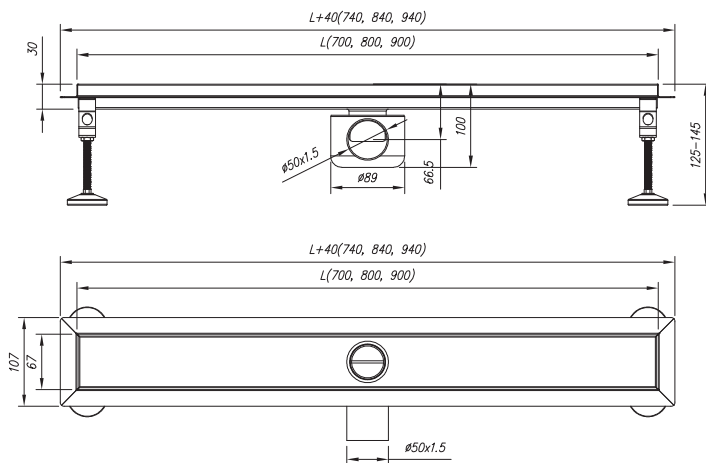

# CHANNEL WITH FLANGE

ATtractive bathroom channels

SAND-BLASTED	
LENGTH L [mm]	CATALOGUE NO.
700	00.067007.02
800	00.067008.02
900	00.067009.02
1000 *	00.067010.02
1200 *	00.067012.02

\*On request

## GRATINGS

For channel with flange

NAME	LENGTH L [mm]	CATALOGUE NO.	FINISHING
GOCCIA	In stock: 700, 800, 900 On request: 1000, 1200	02.067007.03	BRUSHED
VIPERA		03.067007.03	BRUSHED
QUADRO		05.067007.03	BRUSHED
PIETRA		06.067007.03	BRUSHED
FAGIOLI		04.067007.03	BRUSHED
PIAZZA	On request: 700, 800, 900, 1000, 1200	01.067007.03	BRUSHED

## SAND-BLASTED

LENGTH L [mm]	CATALOGUE NO.
700	00.080007.02
800	00.080008.02
900	00.080009.02
1000 *	00.080010.02
1200 *	00.080012.02

\*On request

## GRATINGS

For channel with raised back edge

NAME	LENGTH L [mm]	CATALOGUE NO.	FINISHING
GOCCIA	In stock: 700, 800, 900 On request: 1000, 1200	02.067007.03	BRUSHED
VIPERA		03.067007.03	BRUSHED
QUADRO		05.067007.03	BRUSHED
PIETRA		06.067007.03	BRUSHED
FAGIOLI	On request: 700, 800, 900, 1000, 1200	04.067007.03	BRUSHED
PIAZZA		01.067007.03	BRUSHED