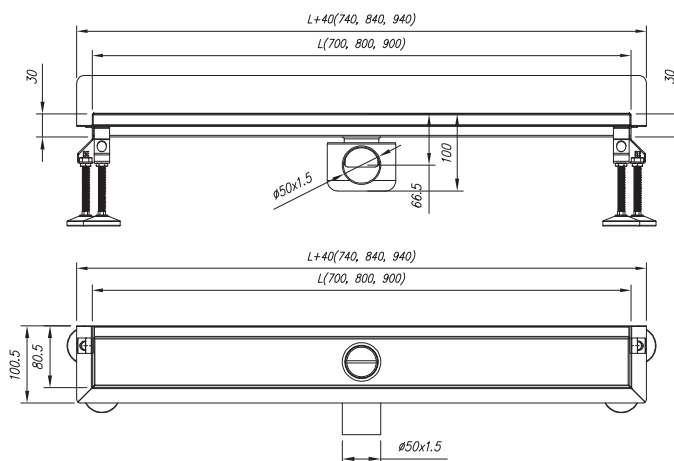

# CHANNEL WITH FLANGE

ATtractive bathroom channels

SAND-BLASTED	
LENGTH L [mm]	CATALOGUE NO.
700	00.067007.02
800	00.067008.02
900	00.067009.02
1000 *	00.067010.02
1200 *	00.067012.02

\*On request

## GRATINGS

For channel with flange

NAME	LENGTH L [mm]	CATALOGUE NO.	FINISHING
GOCCIA	In stock: 700, 800, 900 On request: 1000, 1200	02.067007.03	BRUSHED
VIPERA		03.067007.03	BRUSHED
QUADRO		05.067007.03	BRUSHED
PIETRA		06.067007.03	BRUSHED
FAGIOLI		04.067007.03	BRUSHED
PIAZZA	On request: 700, 800, 900, 1000, 1200	01.067007.03	BRUSHED

## SAND-BLASTED

LENGTH L [mm]	CATALOGUE NO.
700	00.080007.02
800	00.080008.02
900	00.080009.02
1000 *	00.080010.02
1200 *	00.080012.02

\*On request